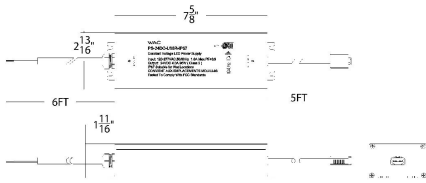

WAC LIGHTING

InvisiLED® Outdoor

IP67 Remote Power Supply 96W, 120-277VAC/24VDC

Model & Product

PS-24DC-U96R-IP67 Remote Power Supply 100-277VAC Input 24VDC 96 Watt IP67

L x W x H

8.375" X 2.8125" X 1.6875"

Fixture Type: _____

Catalog Number: _____

Project: _____

Location: _____

Example: **PS-24DC-U96R-IP67**

FEATURES

SPECIFICATIONS

Input:	120-277 VAC, 50/60Hz
Dimming:	ELV: %
Rated Life:	50000 Hours
Mounting:	Mounting metal case with screws, Can be mounted on ceiling or wall in all orientations
Finish:	BLACK
Operating Temp:	-4°F to 104°F (-20°C to 40°C)
Standards:	UL, cUL, WET Location Listed, IP67, Title 24 JA8 Compliant

FINISHES:

BLACK

LINE DRAWING:

WAC LIGHTING

WAC LIGHTING

InvisiLED® Outdoor

IP67 Remote Power Supply 96W, 120-277VAC/24VDC

Fixture Type: _____