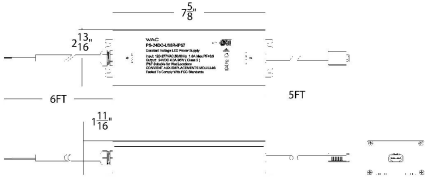

PS-24DC-U96R-IP67 Remote Power Supply 100-277VAC Input 24VDC 96 Watt IP67

L x W x H

8.375" X 2.8125" X 1.6875"

Example: **PS-24DC-U96R-IP67**

FEATURES

SPECIFICATIONS

Input:	120-277 VAC, 50/60Hz
Dimming:	ELV: %
Rated Life:	50000 Hours
Mounting:	Mounting metal case with screws, Can be mounted on ceiling or wall in all orientations
Finish:	BLACK
Operating Temp:	-4°F to 104°F (-20°C to 40°C)
Standards:	UL, cUL, WET Location Listed, IP67, Title 24 JA8 Compliant

FINISHES:

BLACK

LINE DRAWING:

WAC LIGHTING

WAC LIGHTING

InvisiLED® Outdoor

IP67 Remote Power Supply 96W, 120-277VAC/24VDC

Fixture Type: _____