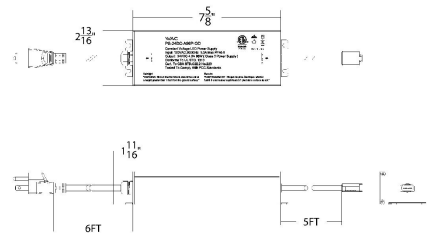

### SPECIFICATIONS

Input:	120 VAC, 50/60Hz
Mounting:	Mounting metal case with screws, Can be mounted on ceiling or wall in all orientations
Finish:	BLACK
Operating Temp:	-4°F to 104°F (-20°C to 40°C)
Standards:	UL, cUL, WET Location Listed, IP20, Title 24 JA8 Compliant

### LINE DRAWING: