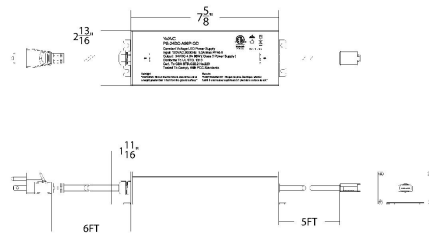

Catalog Number: _____

Project: _____

Location: _____

Example: **PS-24DC-A96P-OD**

FEATURES

- UL Listed Class 2 Output
- 6' output lead wires included
- Universal Input, 120-277VAC
- Build in active PFC, power factor > 0.95
- Short-circuit, over-temperature, over-load protection
- FCC Part 15 Class B Compliant
- 5 Year warranty

SPECIFICATIONS

Input:	120 VAC, 50/60Hz
Mounting:	Mounting metal case with screws, Can be mounted on ceiling or wall in all orientations
Finish:	BLACK
Operating Temp:	-4°F to 104°F (-20°C to 40°C)
Standards:	UL, cUL, WET Location Listed, IP20, Title 24 JA8 Compliant

FINISHES:

BLACK

LINE DRAWING:

WAC LIGHTING

InvisiLED® Outdoor

Portable Power Supply - 96W, 120-277VAC/24VDC

Fixture Type: _____

Catalog Number: _____