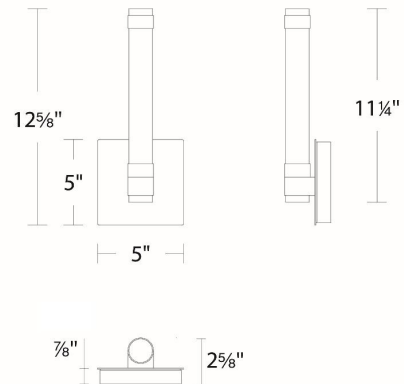

SPECIFICATIONS

Color Temp:	3000K
Input:	120/277V,50/60Hz
CRI:	90
Dimming:	ELV: 100-10%
Rated Life:	50000 Hours
Mounting:	Can be mounted on wall vertically or upside down
Standards:	ETL, cETL Damp Location Listed
Construction:	Aluminum body with glass diffuser

FINISHES:

Aged Brass

Black

REPLACEMENT PARTS

RPL-FIL-51313-AB - Replacement lamp AB

RPL-FIL-51313-BK - Replacement lamp BK

LINE DRAWING:

WS-51313