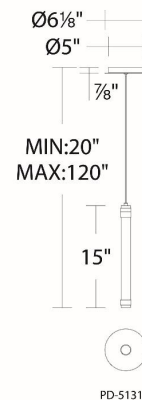

LINE DRAWING: