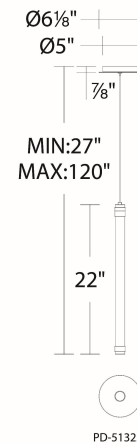

Catalog Number: _____

Project: _____

Location: _____

Model & Size	Color Temp	Finish	LED Watts	LED Lumens	Delivered Lumens
PD-51322 22"	3000K	AB Aged Brass BK Black	9W	720	577

Example: **PD-51322-BK**

For custom requests please contact customs@waclighting.com

FINISHES:

LINE DRAWING:

PD-51322