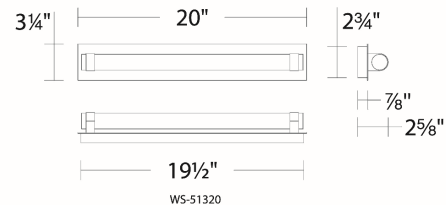

WAC LIGHTING

Jedi

Bathroom Vanity & Sconce 3000K

Fixture Type: _____

Catalog Number: _____

Project: _____

Location: _____

Model & Size	Color Temp	Finish	LED Watts	LED Lumens	Delivered Lumens
WS-51320 20"	3000K	AB Aged Brass BK Black	7W	320	256

Example: **WS-51320-BK**

For custom requests please contact customs@wacighting.com

DESCRIPTION

Clearly fascinating. A transparent tube of LED light providing dramatic illumination.

FEATURES

- New LED filament technology
- Conversion plate included to accommodate 4" junction box
- Slide-on canopy with minimal hardware
- Trimless spackle cover available for 4" square junction box recessed in drywall thicknesses of 1/2", 5/8", 1", and 1-1/4"; accessory not included and can be ordered separately (model# CP-TL-WT)
- Patented design
- ACLED driverless technology
- 5 year warranty

SPECIFICATIONS

Color Temp:	3000K
Input:	120 VAC, 50/60Hz
CRI:	90
Dimming:	ELV: 100-10% , TRIAC: 100-10%
Rated Life:	50000 Hours
Mounting:	Can be mounted on wall in all orientations
Standards:	ETL, cETL, Title 24 JA8 Compliant Damp Location Listed
Construction:	Metal body with glass diffuser

FINISHES:

LINE DRAWING:

WS-51320