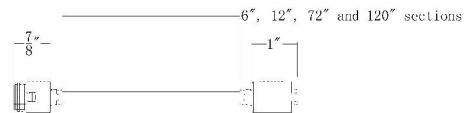

WAC LIGHTING

Joiner Cable

InvisiLED® Outdoor Pro+ / RGBWW / 12V Landscape

Model	Finish
T24-OD-IC12 T24-OD-IC120 T24-OD-IC6 T24-OD-IC72	WT WHITE

Example: **T24-OD-IC12-WT**

FEATURES

- Extends distance between power supply and controllers
- Extends distance between controller and tape
- Connects 2 sections of outdoor tapelight applications
- 5 Year warranty

SPECIFICATIONS

Mounting:	Can be mounted on ceiling or wall in all orientations
Finish:	WHITE
Operating Temp:	-4°F to 104°F (-20°C to 40°C)
Standards:	UL, cUL, WET Location Listed

FINISHES:

WHITE

LINE DRAWING:

Fixture Type: _____

Catalog Number: _____

Project: _____

Location: _____