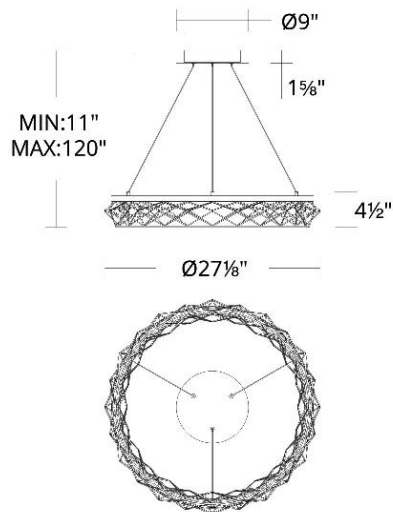

WAC LIGHTING

Lacey

Pendant 3000K

Fixture Type: _____

Catalog Number: _____

Project: _____

Location: _____

Model & Size	Color Temp	Finish	LED Watts	LED Lumens	Delivered Lumens
PD-45427 27"	3000K	BK/GO Black/Gold	54 W	5148	1596

Example: **PD-45427-BK/GO**

For custom requests please contact customs@wacighting.com

DESCRIPTION

Elegance edged in gold mesh. This chandelier is a true revelation.

FEATURES

- Downward illumination
- Low profile, adjustable powered aircraft cables for an ultra-clean look
- May be mounted on a sloped ceiling
- Spin-on round canopy with minimal hardware
- Driver concealed within the canopy

FINISHES:

Black/Gold

LINE DRAWING:

PD-45427