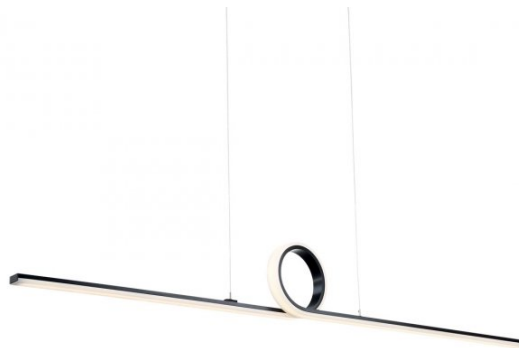

WAC LIGHTING

Loophole

52" Pendant 3000K

Fixture Type: _____

Catalog Number: _____

Project: _____

Location: _____

Model & Size	Color Temp	Finish	LED Watts	LED Lumens	Delivered Lumens
PD-23852 52"	3000K	BK Black	42W	4261	2733

Example: **PD-23852-BK**

For custom requests please contact customs@wacighting.com

DESCRIPTION

Luminous loophole. Clever design details like weighted fasteners that keep the pendant level.

FEATURES

- Fasteners maintain tension to hold fixture level
- Thin powered cables provide an ultra-clean look
- Suspension height can be adjusted easily with quick release
- Mountable on a sloped wall
- Driver concealed within the canopy
- 5 year warranty

SPECIFICATIONS

Color Temp:	3000K
Input:	120-277V,50/60Hz
CRI:	90
Dimming:	ELV: 100-10%
Rated Life:	50000 Hours
Standards:	ETL, cETL, Title 24 JA8 Compliant Damp Location Listed
Construction:	Aluminum body with flexible composite diffuser