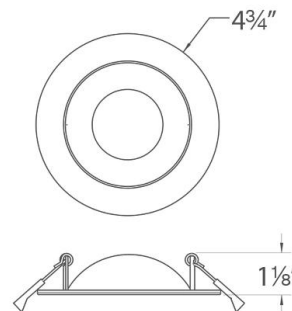

FEATURES

- 5-CCT Switchable between 2700K and 5000K
- Multiple LED array for uniform illumination
- Rotatable multi-axis gimbal ring
- Driver included
- 5 year warranty

SPECIFICATIONS

Construction:	Steel with frosted TIR lens
Power:	9W, 15W
Input:	120 -277 VAC, 50/60Hz
Dimming:	ELV: 100-5% , TRIAC: 100-5%
Light Source:	Integrated LED
Lens:	Translucent acrylic diffuser
Rated Life:	50000 Hours
Mounting:	Heavy gauge retention clips secures fixture to ceiling
Cut Out:	4 1/4", 5"
Finish:	Electrostatically powder coated: White, Black
Ceiling Thickness:	1/2" - 1"
Operating Temp:	-4°F to 104°F (-20°C to 40°C)
Standards:	ETL, cETL, Wet Location Listed, Energy Star 2.0, Title 24 JA8 Compliant, IC, Airtight

FINISHES:

LINE DRAWING:

R4ERAR

WAC LIGHTING

Lotos 4" & 6" Round Adjustable Downlight 5CCT

Fixture Type: _____
Catalog Number: _____
Project: _____
Location: _____

ACCESSORIES

<i>Model</i>	<i>Description</i>	<i>Finish</i>
--------------	--------------------	---------------
