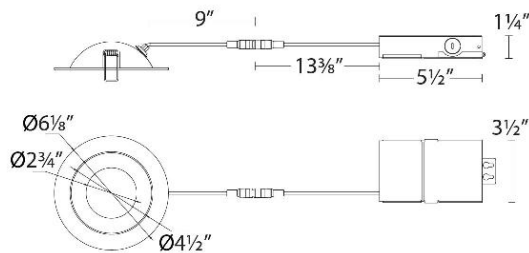

FEATURES

- 5-CCT Switchable between 2700K and 5000K
- Multiple LED array for uniform illumination
- Rotatable multi-axis gimbal ring
- Driver included
- 5 year warranty

SPECIFICATIONS

Color Temp:	2700K/3000K/3500K/4000K/5000K
Input:	120 -277 VAC,50/60Hz
CRI:	90
Dimming:	ELV: 100-5% ,TRIAC: 100-5%
Rated Life:	50000 Hours
Mounting:	Heavy gauge retention clips secures fixture to ceiling
Standards:	ETL, cETL, Title 24 JA8 Compliant, Energy Star 2.0 Wet Location Listed
Construction:	Steel with frosted TIR lens

FINISHES:

LINE DRAWING:

R6ERAR-W930-WT