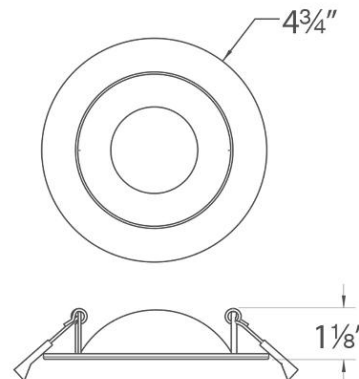

FINISHES:

LINE DRAWING:

R4ERAR

WAC LIGHTING

Lotos 4" & 6"

Round

Adjustable Downlight 5CCT

Fixture Type: _____
 Catalog Number: _____
 Project: _____
 Location: _____