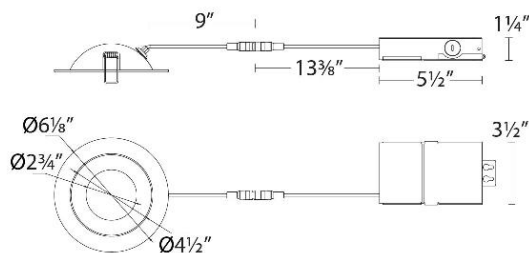

FEATURES

- 5-CCT Switchable between 2700K and 5000K
- Multiple LED array for uniform illumination
- Rotatable multi-axis gimbal ring
- Driver included
- 5 year warranty

SPECIFICATIONS

Color Temp:	2700K/3000K/3500K/4000K/5000K
Input:	120 -277 VAC,50/60Hz
CRI:	90
Dimming:	ELV: 100-5% ,TRIAC: 100-5%
Rated Life:	50000 Hours
Mounting:	Heavy gauge retention clips secures fixture to ceiling
Standards:	ETL, cETL, Title 24 JA8 Compliant, Energy Star 2.0 Wet Location Listed
Construction:	Steel with frosted TIR lens

FINISHES:

LINE DRAWING:

R6ERAR-W930-WT