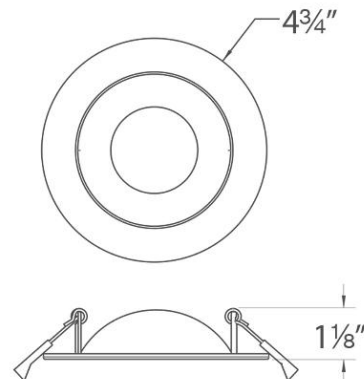

FINISHES:

Black White

LINE DRAWING:

R4ERAR

WAC LIGHTING

Lotos 4" & 6"

Round

Adjustable Downlight 5CCT