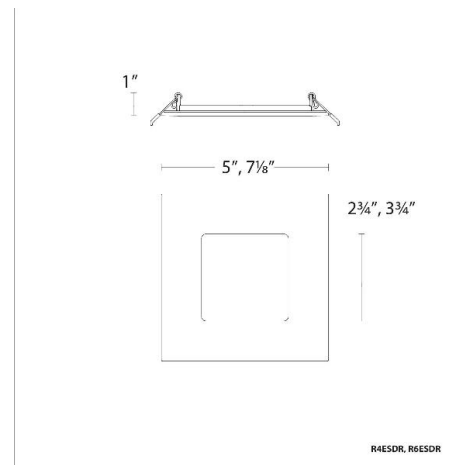

LINE DRAWING: