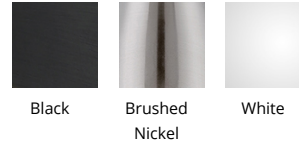

Fixture Type: _____

Catalog Number: _____

Project: _____

Location: _____

FINISHES:

LINE DRAWING:

WAC LIGHTING

Low Voltage ME-826

LED MR16 Display Spot Light 3000K

Fixture Type: _____

Catalog Number: _____

Project: _____

Location: _____

ACCESSORIES

	<i>Model</i>	<i>Description</i>	<i>Finish</i>
	LENS-16-RED LENS-16-GRN LENS-16-BLU LENS-16-AMB	Colored Lens Colored Lens Colored Lens Colored Lens	Red Green Blue Amber
	LENS-16-FR	Clear/Frosted Lens	Frosted
	LENS-16-SPR	Spread Lens	Spread Lens
	LENS-16-UVF	UV Filter lens	Clear
	LENS-16-BEL	Beam Elongating Lens	Beam Elongating
	LENS-16-HCL	Honeycomb Louver	Black