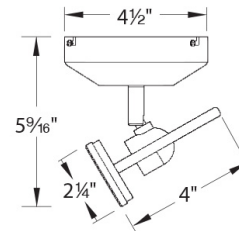

Fixture Type: _____

Catalog Number: _____

Project: _____

Location: _____

FINISHES:

LINE DRAWING:

WAC LIGHTING

Low Voltage ME-826