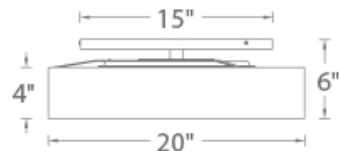

WAC LIGHTING

Manhattan

Semi-Flush Mount 2700K

Fixture Type: _____

Catalog Number: _____

Project: _____

Location: _____

Model & Size	Color Temp	Finish	LED Watts	LED Lumens	Delivered Lumens
FM-13120 20"	2700K	BN Brushed Nickel	37W	2873	2442

Example: **FM-13120-BN**

For custom requests please contact customs@wacighting.com

FEATURES

- Trimless look with a modern upgrade
- Urban elegance & LED illumination softened with a fabric shade
- 0-10V dimming option (LDS065M010AFE-LO1) available (special order), unit dimensions: 3.4" x 1.2" x 0.5"
- ACLED driverless technology
- 5 year warranty

SPECIFICATIONS

Color Temp:	2700K
Input:	120 VAC,50/60Hz
CRI:	90
Dimming:	ELV: 100-10% ,TRIAC: 100-10%
Rated Life:	50000 Hours
Standards:	ETL, cETL Dry Location Listed
Construction:	Aluminum hardware, fabric shade, polycarbonate diffuser

REPLACEMENT PARTS

- RPL-SHA-13120 - Fabric shade for FM-13120
- RPL-GLA-13120 - Glass for FM-13120
- RPL-DIF-13120 - Diffuser for FM-13120

FINISHES:

Brushed
Nickel

LINE DRAWING: