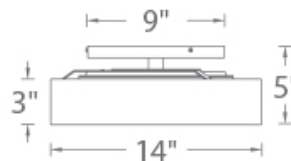

LINE DRAWING: