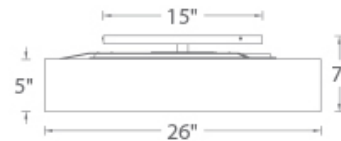

LINE DRAWING:

REPLACEMENT PARTS

RPL-SHA-13126 - Fabric shade for FM-13126

RPL-GLA-13126 - Glass for FM-13126

RPL-DIF-13126 - Diffuser FM-13126