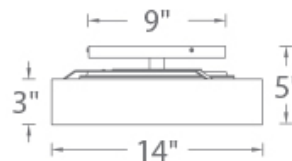

LINE DRAWING: