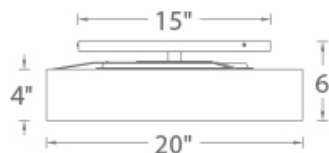

WAC LIGHTING

Manhattan

Semi-Flush Mount 2700K

Fixture Type: _____

Catalog Number: _____

Project: _____

Location: _____

Model & Size	Color Temp	Finish	LED Watts	LED Lumens	Delivered Lumens
FM-13120 20"	2700K	BN Brushed Nickel	37W	2873	2442

Example: **FM-13120-BN**

For custom requests please contact customs@wacighting.com

FEATURES

- Trimless look with a modern upgrade
- Urban elegance & LED illumination softened with a fabric shade
- 0-10V dimming option (LDS065M010AFE-LO1) available (special order), unit dimensions: 3.4" x 1.2" x 0.5"
- ACLED driverless technology
- 5 year warranty

SPECIFICATIONS

Color Temp:	2700K
Input:	120 VAC,50/60Hz
CRI:	90
Dimming:	ELV: 100-10% ,TRIAC: 100-10%
Rated Life:	50000 Hours
Standards:	ETL, cETL Dry Location Listed
Construction:	Aluminum hardware, fabric shade, polycarbonate diffuser

REPLACEMENT PARTS

- RPL-SHA-13120 - Fabric shade for FM-13120
- RPL-GLA-13120 - Glass for FM-13120
- RPL-DIF-13120 - Diffuser for FM-13120

FINISHES:

Brushed
Nickel

LINE DRAWING: