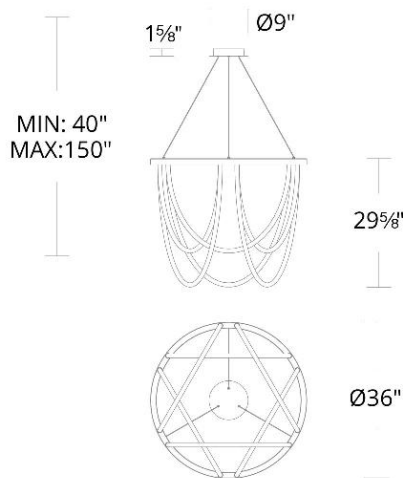

Color Temp:	3000K
Input:	120-277V,50/60Hz
CRI:	90
Dimming:	ELV: 100-10% , 0-10V: 100-5%,TRIAC: 100-5%
Rated Life:	50000 Hours
Standards:	ETL, cETL
	Damp Location Listed
Construction:	Aluminum body, silicone diffuser

FINISHES:

Black

LINE DRAWING:

PD-89436