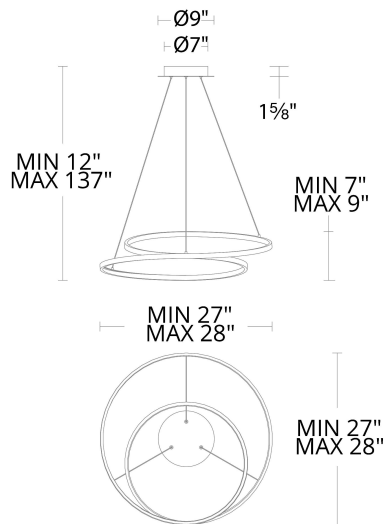

Example: **PD-83128-BK**

For custom requests please contact customs@waclighting.com

FEATURES

- Twist aluminum light bar with frosted silicon diffuser
- Illumination to all directions
- Low profile, adjustable powered aircraft cables for an ultra-clean look
- Quick spin-on canopy design with minimal hardware for easy installation
- Can be mounted on slope ceiling
- Driver concealed within the canopy
- 5 year warranty

SPECIFICATIONS

Color Temp:	3000K
Input:	120-277V,50/60Hz
CRI:	90
Dimming:	ELV: 100-10% , 0-10V: 100-5%,TRIAC: 100-10%
Rated Life:	50000 Hours
Standards:	ETL, cETL, Title 24 JA8 Compliant Damp Location Listed
Construction:	Aluminum body, silicone diffuser

FINISHES:

REPLACEMENT PARTS

HDW-HY21-CE - Hardware Pack

LINE DRAWING:

PD-83128