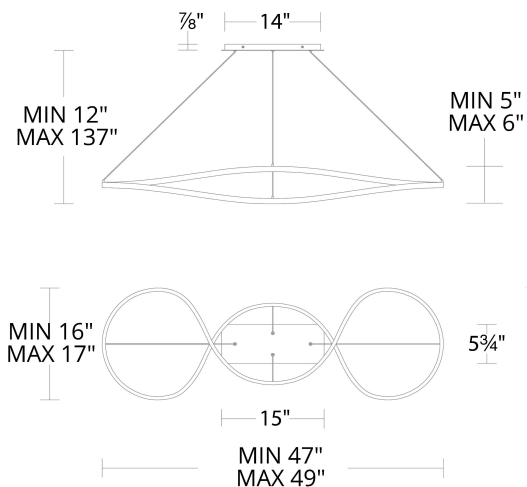

Example: **PD-83148-BK**

For custom requests please contact customs@wacighting.com

FEATURES

- Twist aluminum light bar with frosted silicon diffuser
- Illumination to all directions
- Low profile, adjustable powered aircraft cables for an ultra-clean look
- Quick slide-on canopy design with minimal hardware for easy installation
- Can be mounted on slope ceiling
- Driver concealed within the canopy
- 5 year warranty

FINISHES:

LINE DRAWING:

PD-83148