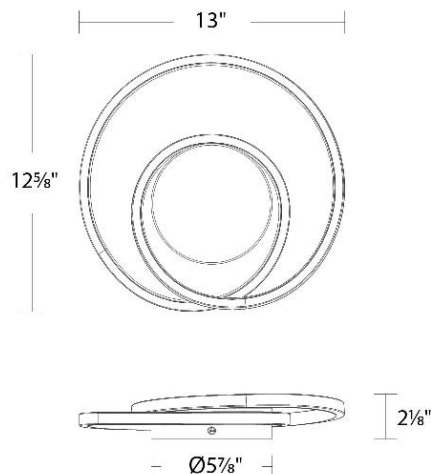

### SPECIFICATIONS

Color Temp:	3000K
Input:	120/277V,50/60Hz
CRI:	90
Dimming:	ELV: 100-10% ,TRIAC: 100-5%
Rated Life:	50000 Hours
Mounting:	Can be mounted on ceiling or wall in all orientations
Standards:	ETL, cETL Damp Location Listed
Construction:	Aluminum body, silicone diffuser

### LINE DRAWING:

WS-43413