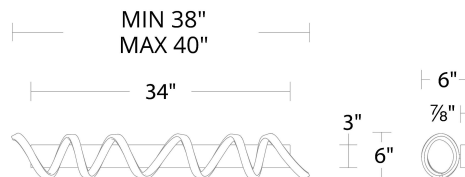

LINE DRAWING: