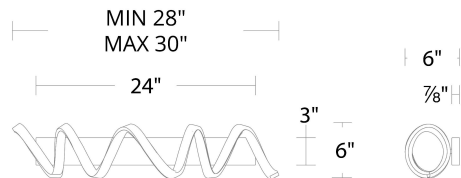

LINE DRAWING: