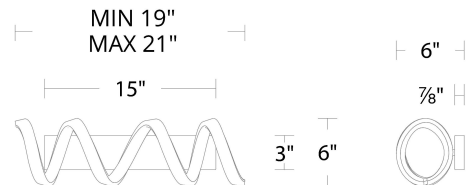

WAC LIGHTING

Marques

Bathroom Vanity & Sconce 3000K

Fixture Type: _____

Catalog Number: _____

Project: _____

Location: _____

Model & Size	Color Temp	Finish	LED Watts	LED Lumens	Delivered Lumens
WS-83120 20"	3000K	BK Black TT Titanium	15W	1086 1297	580

Example: **WS-83120-TT**

For custom requests please contact customs@wacighting.com

DESCRIPTION

Graceful and noble. Impossible to ignore.

FEATURES

- Twist aluminum light bar with recessed silicone diffuser
- 360 degree illumination
- Conversion plate included to accommodate 4" junction box
- Trimless spackle cover available for 4" square junction box recessed in drywall thicknesses of 1/2", 5/8", 1", and 1-1/4"; accessory not included and can be ordered separately (model# CP-TL-WT)
- Driver concealed within the canopy
- 5 year warranty

SPECIFICATIONS

Color Temp:	3000K
Input:	120/277V,50/60Hz
CRI:	90
Dimming:	ELV: 100-10% ,TRIAC: 100-10%
Rated Life:	50000 Hours
Mounting:	Can be mounted on wall in all orientations
Standards:	ETL, cETL,Title 24 JA8 Compliant Damp Location Listed
Construction:	Aluminum body, silicone diffuser

FINISHES:

LINE DRAWING:

WS-83120