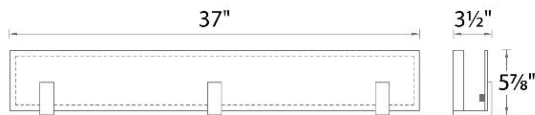

FINISHES:

Brushed
Nickel

LINE DRAWING:

WS-57637

REPLACEMENT PARTS

RPL-GLA-57637 - Outer glass for WS-57637

RPL-GLA-57637-02 - Inner glass for WS-57637