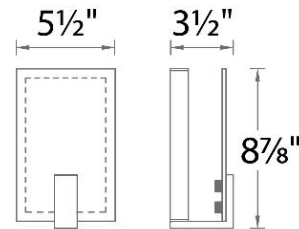

LINE DRAWING: