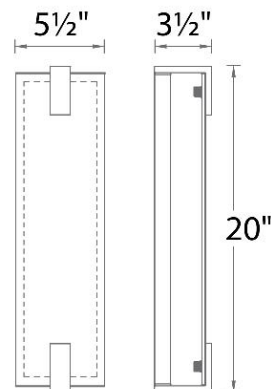

Catalog Number: _____

Project: _____

Location: _____

| Model & Size | Color Temp | Finish | LED Watts | LED Lumens | Delivered Lumens |
|--------------|------------|-------------------|-----------|------------|------------------|
| WS-57620 20" | 3000K | BN Brushed Nickel | 22W | 1595 | 1220 |

FINISHES:

Brushed
Nickel

LINE DRAWING:

WS-57620