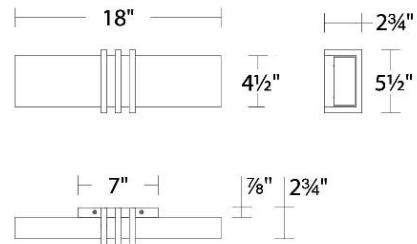

WAC LIGHTING

Minibar

Bathroom Vanity & Sconce 3000K

Fixture Type: _____

Catalog Number: _____

Project: _____

Location: _____

Model & Size	Color Temp	Finish	LED Watts	LED Lumens	Delivered Lumens
WS-75318 18"	2700K/3000K/3500K	BK Black BN Brushed Nickel	19W	1985	1213

Example: **WS-75318-BN**

For custom requests please contact customs@wacighting.com

DESCRIPTION

Dissected design. A trio of bands encircling a luminous rectangular bar, accenting its style and flair.

FEATURES

- Frontlight with acrylic diffuser
- Built in color temperature adjustability. Switch from 2700K/3000K/3500K
- Option to pre-select color temperature or adjust in the field
- ACLED driverless technology

SPECIFICATIONS

Color Temp:	2700K/3000K/3500K
Input:	120 VAC,50/60Hz
CRI:	90
Dimming:	ELV: 100-5% ,TRIAC: 100-5%
Rated Life:	60000 Hours
Mounting:	Can be mounted on wall in all orientations
Standards:	ETL, cETL, Title 24 JA8 Compliant Damp Location Listed
Construction:	Metal body with acrylic diffuser

FINISHES:

LINE DRAWING:

WS-75318