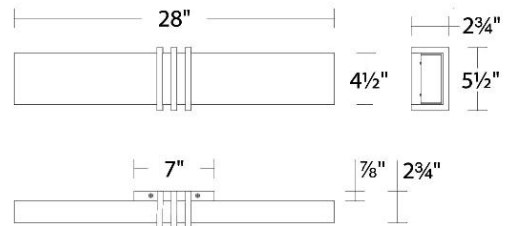

FINISHES:

Black

Brushed Nickel

LINE DRAWING:

WS-75328