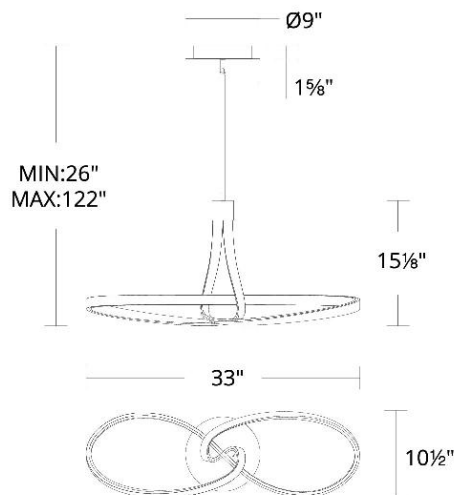

FEATURES

- Handcrafted, free flowing mobius strip of light. Variation expected.
- May be mounted on a sloped ceiling
- Three 12" and one 6" downrods included (additional downrods available)
- Spin-on round canopy with minimal hardware
- Driver concealed within the canopy

REPLACEMENT PARTS

- ROD-I06-PC130T-BK - 6" Rod (BK)
- ROD-I12-PC130T-BK - 12" Rod (BK)

FINISHES:

LINE DRAWING:

PD-35433