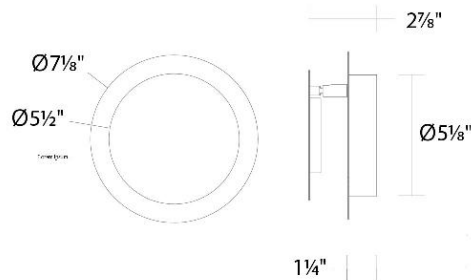

SPECIFICATIONS

Color Temp:	2700K,4000K,3500K,3000K
Input:	120/277V,50/60Hz
CRI:	90
Dimming:	ELV: 100-10% ,TRIAC: 100-5%
Rated Life:	50000 Hours
Mounting:	Can be mounted on wall in all orientations
Standards:	ETL, cETL Damp Location Listed
Construction:	Aluminum body

FINISHES:

LINE DRAWING:

WS-85407