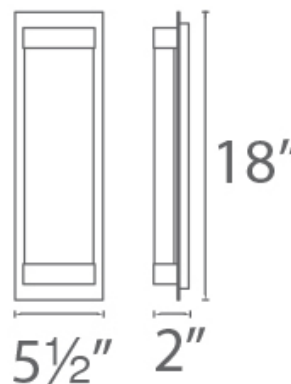

LINE DRAWING: