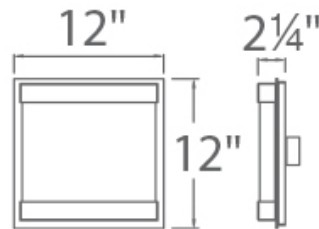

WAC LIGHTING

Mythical

Vertical Wall Sconce 3000K

Fixture Type: _____

Catalog Number: _____

Project: _____

Location: _____

Model & Size	Color Temp & CRI	Finish	Watt	Voltage	LED Lumens	Delivered Lumens
WS-12712 12"	3000K 90	PN Polished Nickel	11W	120-277V	858	418

Example: **WS-12712-PN**

For custom requests please contact customs@wacighting.com

FEATURES

- One-inch thick solid crystal with bubbles
- Up & down light
- Junction box conceals a proprietary universal 120V-220V-277V driver (12")
- ACLED driverless technology (13", 18" & 24") with 277V special order
- Driver installed within the Junction Box, driver dimension: 2.8" x 1.3" x 1.2"
- 5 year warranty

SPECIFICATIONS

Color Temp:	3000K
Input:	120-277V,50/60Hz
CRI:	90
Dimming:	ELV: 100-10%
Rated Life:	50000 Hours
Mounting:	Can be mounted on wall vertically or upside down
Standards:	ETL, cETL, Title 24 JA8 Compliant Damp Location Listed
Construction:	Aluminum hardware with seedy glass diffuser

FINISHES:

Polished
Nickel

LINE DRAWING: