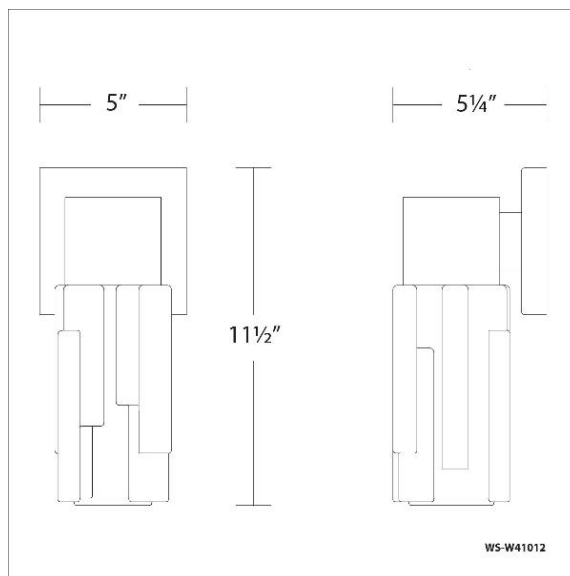

LINE DRAWING: