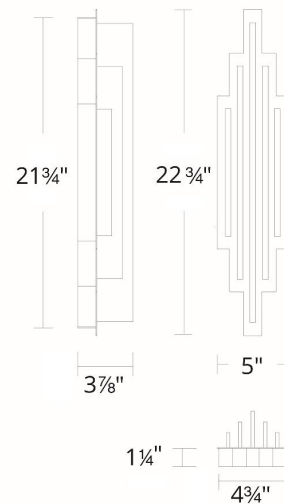

#### SPECIFICATIONS

<b>Color Temp:</b>	2700K,3000K,3500K
<b>Input:</b>	120/277V,50/60Hz
<b>CRI:</b>	90
<b>Dimming:</b>	ELV: 100-10%
<b>Rated Life:</b>	50000 Hours
<b>Mounting:</b>	Can be mounted on wall in all orientations
<b>Standards:</b>	ETL, cETL, Title 24 JA8 Compliant Damp Location Listed
<b>Construction:</b>	Metal body, etched acrylic diffuser

#### LINE DRAWING:

WS-65323