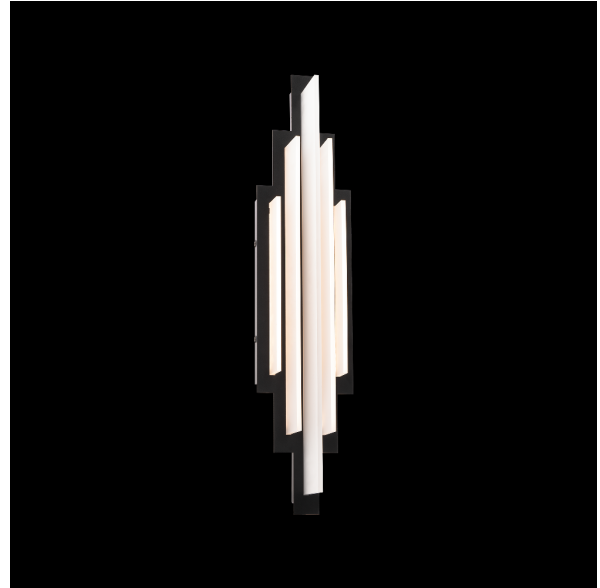

WAC LIGHTING

Nouveau

Wall Sconce

Fixture Type: _____

Catalog Number: _____

Project: _____

Location: _____

Model & Size	Color Temp	Finish	LED Watts	LED Lumens	Delivered Lumens
WS-65323 23"	2700K	BK Black	27W	2050	837
	3000K		27W	2050	875
	3500K		27W	2050	798

Example: **WS-65323-35-BK**

For custom requests please contact customs@wacighting.com

DESCRIPTION

Layers of luxe. Gently ribbed bars stacked on a bold back plate create a stylized effect.

FEATURES

- Edge lit with etched acrylic diffuser
- Built in color temperature adjustability. Switch from 2700K/3000K/3500K
- Option to pre-select color temperature or adjust in the field
- Driver concealed within the canopy
- 5 year warranty

SPECIFICATIONS

Color Temp:	2700K,3000K,3500K
Input:	120/277V,50/60Hz
CRI:	90
Dimming:	ELV: 100-10%
Rated Life:	50000 Hours
Mounting:	Can be mounted on wall in all orientations
Standards:	ETL, cETL, Title 24 JA8 Compliant Damp Location Listed
Construction:	Metal body, etched acrylic diffuser