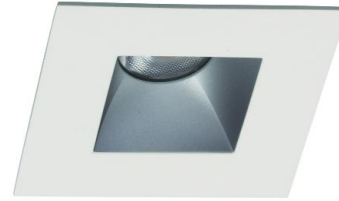

WAC LIGHTING

Ocularc 1.0

8W Open Reflector Square

Fixture Type: _____

Catalog Number: _____

Project: _____

Location: _____

Model	Beam	Color Temp & CRI	Lumens	CBCP	Finish
R1BSD-08	F 45°	927 2700K - 90	530	830	BK Black
		930 3000K - 90	575	897	BN Brushed Nickel
	N 25°	927 2700K - 90	615	2211	HZWT Haze/White
		930 3000K - 90	665	2390	WT White

Example: **R1BSD-08-F927-BK**

DESCRIPTION

Engineered with state of the art LED and driver technology, Ocularc 3.0, 2.0, 1.0 family of recessed lighting offers various styles, IC and Airtight Rated New Construction and Remodel, and low glare optical distributions to beautifully illuminate a diverse range of applications.

FEATURES

- Cutout 2 1/2"
- Single spot light source
- Ceiling thickness: 1/2" - 1"
- Sold as New Construction, may be reconfigured in the field for Remodel
- Driver concealed within the fixture
- 5 year warranty

SPECIFICATIONS

Construction:	Die-cast aluminum trim with aluminum heat sink
Power:	7.5W
Input:	120 VAC, 50/60Hz
Dimming:	ELV: 100-5% , TRIAC: 100-5%
Light Source:	Integrated LED 3 Step Mac Adam Ellipse
Rated Life:	50000 Hours
Cut Out:	2 1/2"
Finish:	Electroplated:Brushed Nickel, Electroplated::White, Electroplated:::Haze/White, Electroplated:::Black
Ceiling Thickness:	1/2" - 1"
Operating Temp:	-4°F to 104°F (-20°C to 40°C)
Standards:	ETL, cETL, Wet Location Listed, Energy Star 2.0, Title 24 JA8 Compliant, IC, Airtight