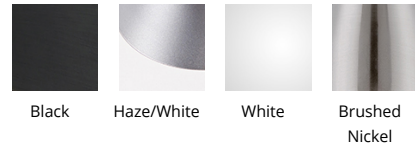

FINISHES:

LINE DRAWING: