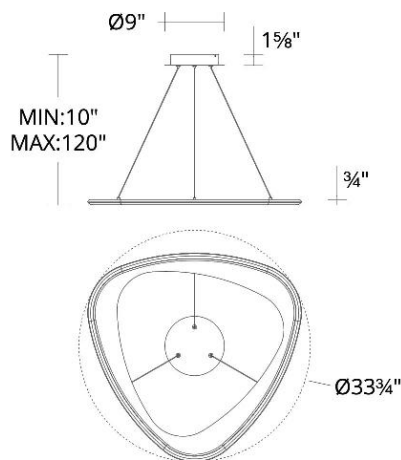

LINE DRAWING: