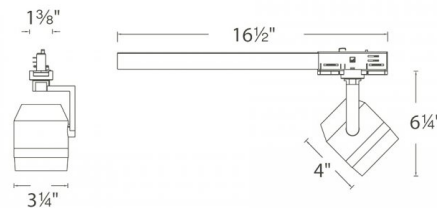

FINISHES:

LINE DRAWING: