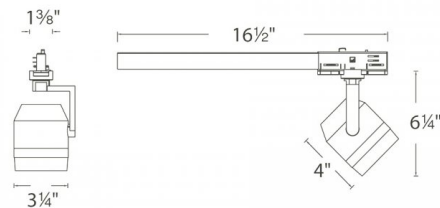

SPECIFICATIONS

Construction:	Museum-quality LED luminaire with high performance reflector optics.
Power:	22W
Input:	120 VAC, 50/60Hz
Dimming:	ELV: 100-5% , TRIAC: 100-5%
Light Source:	Integrated LED 3 Step Mac Adam Ellipse
Rated Life:	50000 Hours
Finish:	Electrostatically Powder Coated: White, Platinum, Black
Operating Temp:	-4°F to 104°F (-20°C to 40°C)
Standards:	ETL, cETL, Dry Location Listed, Title 24 JA8 Compliant

FINISHES:

LINE DRAWING:

WAC LIGHTING

WAC LIGHTING

Paloma LED522
22W W Track Luminaire

Fixture Type: _____
 Catalog Number: _____
 Project: _____
 Location: _____

ACCESSORIES

	<i>Model</i>	<i>Description</i>	<i>Finish</i>
	LENS-20-AMB LENS-20-BLU	Colored Lens Colored Lens	Amber Blue
	LENS-20-BEL	Beam Elongating Lens	Beam Elongating
	LENS-20-CL	Clear/Frosted Lens	Clear
	LENS-20-SPR	Spread Lens	Spread Lens