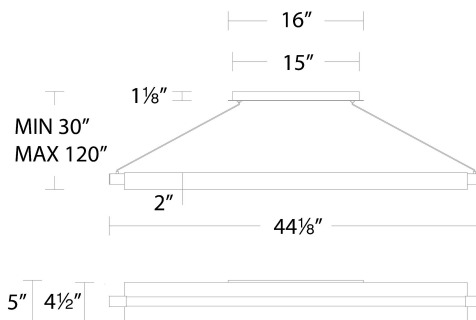

SPECIFICATIONS

Color Temp:	3000K
Input:	120-277V,50/60Hz
CRI:	90
Dimming:	ELV: 100-10% , 0-10V: 100-5%,TRIAC: 100-10%
Rated Life:	50000 Hours
Standards:	ETL, cETL,Title 24 JA8 Compliant Damp Location Listed
Construction:	Aluminum body, etched acrylic diffuser

FINISHES:

Black/Aged
Brass

LINE DRAWING:

PD-65244