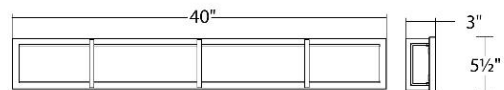

FINISHES:

Chrome

REPLACEMENT PARTS

RPL-GLA-99840-IN - Inner glass for WS-99840

LINE DRAWING:

WS-99840