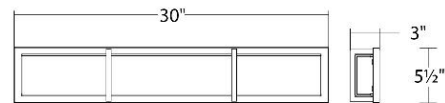

FINISHES:

Chrome

LINE DRAWING:

WS-99830

WAC LIGHTING

Ratio

Bathroom Sconce 3000K

Fixture Type: _____