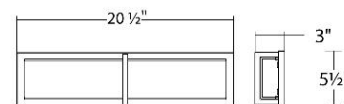

FINISHES:

Chrome

LINE DRAWING:

WS-99820

WAC LIGHTING

Ratio

Bathroom Sconce 3000K

Fixture Type: _____