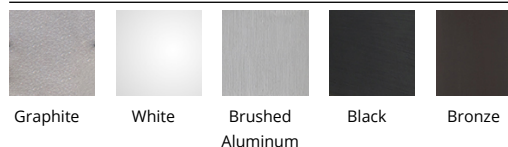

FINISHES:

LINE DRAWING: