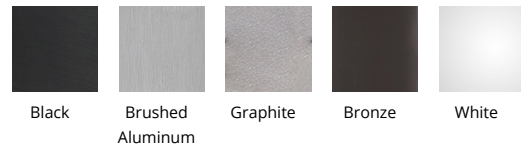

WAC LIGHTING

Rubix

Wall Mount 3000K

Fixture Type: _____

Catalog Number: _____

Project: _____

Location: _____

Model & Size	Color Temp & CRI	Watt	Lumens	Finish
WS-W2509 10" - 1 Light	3000K 90	15W	968	AL Brushed Aluminum
WS-W2510 10" - 2 Lights	3000K 90	30W	1385	BK Black BZ Bronze GH Graphite WT White

Example: **WS-W2509-AL**

DESCRIPTION

Available in single and twin light configurations, this die-cast aluminum LED wall luminaire is Wet Location listed for a broad range of exterior lighting applications. Designed with asquare profile, this version of Rubix mounts upwards or downwards.

FEATURES

- 2509 Single, 2510 Double
- Driver concealed within the fixture
- 5 year warranty

SPECIFICATIONS

Construction:	Die-cast Aluminum
Power:	15W, 30W
Input:	120-277V, 50/60Hz
Dimming:	ELV: 100-10% , 0-10V: 100-5%, ELV: 100-10% , 0-10V: 100-10%, TRIAC: 100-10%
Light Source:	Integrated LED
Rated Life:	70000 Hours
Mounting:	Mounts directly to junction box, Can be mounted on wall in all orientations
Finish:	Powder Coat White:White, Powder Coat White::Graphite, Powder Coat White:::Bronze, Powder Coat White:::Brushed Aluminum, Powder Coat White:::Black, Brushed Aluminum with Clear Powder Coat:Brushed Aluminum, Brushed Aluminum with Clear Powder Coat::White, Brushed Aluminum with Clear Powder Coat:::Black, Brushed Aluminum with Clear Powder Coat:::Bronze, Brushed Aluminum with Clear Powder Coat:::Graphite
Operating Temp:	-40°F to 122°F (-40°C to 50°C)
Standards:	UL, cUL, Wet Location Listed, IP65, Title 24 JA8 Compliant, ADA

FINISHES:

LINE DRAWING: