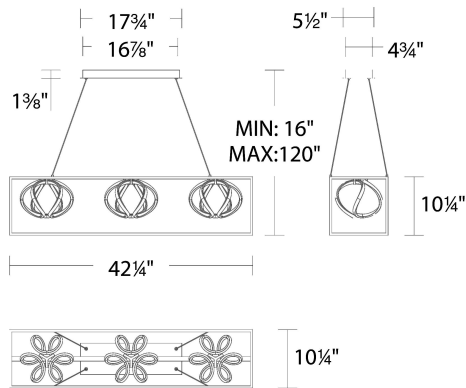

LINE DRAWING: