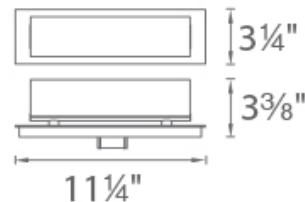

REPLACEMENT PARTS

RPL-GLA-3611 - Glass for WS-6111