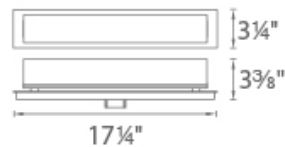

REPLACEMENT PARTS

RPL-GLA-6320 - Glass for WS-6117