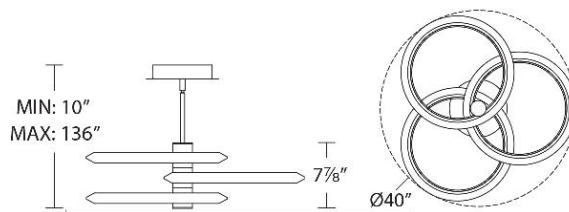

Example: **PD-94940-CH**

For custom requests please contact customs@wacighting.com

FEATURES

- Three 12" and one 6" downrods included (additional downrods available)
- Slope ceiling adaptable. Hang straight swivel up to 90 degrees
- Can be mounted as semi-flush or pendant
- Driver concealed within the canopy
- 5 year warranty

REPLACEMENT PARTS

- RPL-ROD-IN06-BB - 6" rod - AB finish
- RPL-ROD-IN06-BK - 6" rod - BK finish
- RPL-ROD-IN06-CH - 6" rod - CH finish
- RPL-ROD-IN12-BB - 12" rod - AB finish
- RPL-ROD-IN12-BK - 12" rod - BK finish
- RPL-ROD-IN12-CH - 12" rod - CH finish

FINISHES:

Aged Brass Black Chrome

LINE DRAWING:

PD-94940