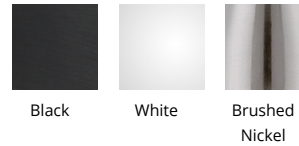

FINISHES:

LINE DRAWING: