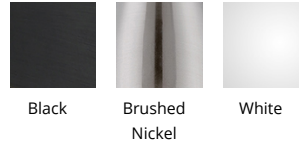

WAC LIGHTING

Sprig

Swing Arm 3000K

Fixture Type: _____

Catalog Number: _____

Project: _____

Location: _____

Model & Size	Color Temp	Finish	LED Watts	LED Lumens	Delivered Lumens
BL-23210 10"	3000K	BK Black BN Brushed Nickel WT White	5W	400	286

FEATURES

- On/off toggle switch on the canopy
- USB port on the bottom of the canopy for charging
- Arm offers 180 degree horizontal rotation
- Light source offers 300 degree horizontal rotation and a 180 degree vertical tilt
- Driver concealed within the canopy
- 5 Year warranty

SPECIFICATIONS

Color Temp:	3000K
Input:	120 VAC,50/60Hz
CRI:	90
Dimming:	ELV: 100-10% ,TRIAC: 100-5%
Rated Life:	50000 Hours
Standards:	ETL, cETL,Title 24 JA8 Compliant Damp Location Listed
Construction:	Iron body, acrylic diffuser

FINISHES:

Black Brushed Nickel White

LINE DRAWING:

BL-23210