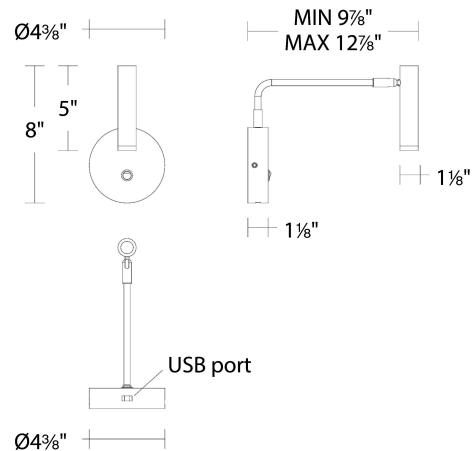

FEATURES

- On/off toggle switch on the canopy
- USB port on the bottom of the canopy for charging
- Arm offers 180 degree horizontal rotation
- Light source offers 300 degree horizontal rotation and a 180 degree vertical tilt
- Driver concealed within the canopy
- 5 Year warranty

FINISHES:

Black Brushed Nickel White

LINE DRAWING:

BL-23210