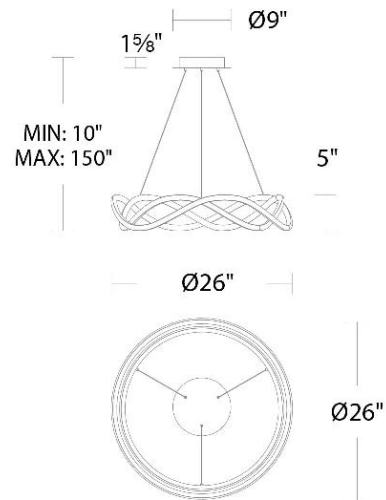

SPECIFICATIONS

| | |
|---------------|-----------------------------------|
| Color Temp: | 3500K,2700K,3000K,4000K |
| Input: | 120-277V,50/60Hz |
| CRI: | 90 |
| Dimming: | ELV: 100-10% ,TRIAC: 100-5% |
| Rated Life: | 50000 Hours |
| Standards: | ETL, cETL Damp Location Listed |
| Construction: | Aluminum body, silicone diffuser |

FINISHES:

Black

LINE DRAWING:

PD-67426