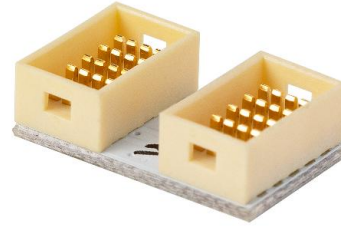

## Tape to Tape Connector

Join Between sections

Model	Finish
T24-MM	WT WHITE

Example: **T24-MM-WT**

### FEATURES

- Connects tape/Pixels light sheet sections
- 5 Year warranty

### SPECIFICATIONS

<b>Mounting:</b>	Can be mounted on ceiling or wall in all orientations
<b>Finish:</b>	WHITE
<b>Operating Temp:</b>	-4°F to 104°F (-20°C to 40°C)
<b>Standards:</b>	UL, cUL, Damp Location Listed, ADA