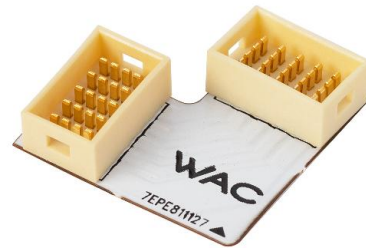

## L Connector

Join Between sections

Model	Finish
T24-LI	WT WHITE

Example: **T24-LI-WT**

### FEATURES

- Connects tape/Pixels light sheet sections
- 5 Year warranty

### SPECIFICATIONS

<b>Mounting:</b>	Can be mounted on ceiling or wall in all orientations
<b>Finish:</b>	WHITE
<b>Operating Temp:</b>	-4°F to 104°F (-20°C to 40°C)
<b>Standards:</b>	UL, cUL, Damp Location Listed, ADA