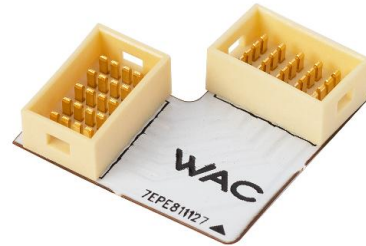

WAC LIGHTING

L Connector

Join Between sections

Model	Finish
T24-LI	WT WHITE

Example: **T24-LI-WT**

FEATURES

- Connects tape/Pixels light sheet sections
- 5 Year warranty

SPECIFICATIONS

Mounting:	Can be mounted on ceiling or wall in all orientations
Finish:	WHITE
Operating Temp:	-4°F to 104°F (-20°C to 40°C)
Standards:	UL, cUL, Damp Location Listed, ADA

FINISHES:

WHITE

LINE DRAWING:

SMD Inline Tape to Tape L Connector
T24-LI-WT