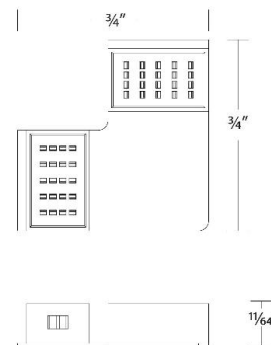

Mounting:	Can be mounted on ceiling or wall in all orientations
Finish:	WHITE
Operating Temp:	-4°F to 104°F (-20°C to 40°C)
Standards:	UL, cUL, Damp Location Listed, ADA

FINISHES:

WHITE

LINE DRAWING:

SMD Inline Tape to Tape L Connector
T24-LI-WT