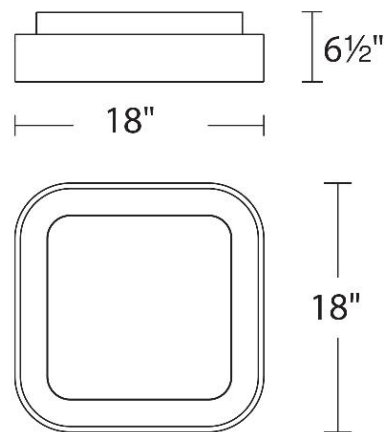

SPECIFICATIONS

Color Temp:	3000K
Input:	120-277V,50/60Hz
CRI:	90
Dimming:	ELV: 100-10% , 0-10V: 100-5%
Rated Life:	50000 Hours
Mounting:	Can be mounted on ceiling or wall in all orientations
Standards:	ETL, cETL, Title 24 JA8 Compliant Damp Location Listed
Construction:	Aluminum body with acrylic diffuser

FINISHES:

Brushed
Aluminum

LINE DRAWING:

FM-38918