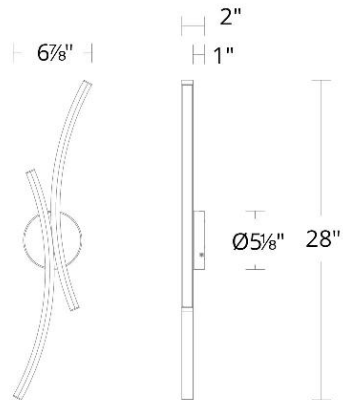

WAC LIGHTING

Tusk

Wall Sconce 4CCT

Fixture Type: _____

Catalog Number: _____

Project: _____

Location: _____

Model & Size	Color Temp	Finish	LED Watts	LED Lumens	Delivered Lumens
WS-29428 28"	2700K	BK Black	15 W	1253	670
	3000K	BN Brushed Nickel	15 W	1253	670
	3500K		15 W	1253	670
	4000K		15 W	1253	670

FINISHES:

Black

Brushed Nickel

LINE DRAWING:

WS-29428