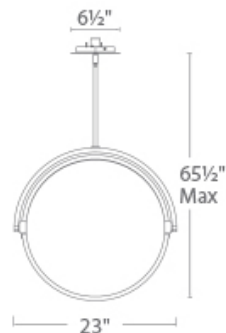

WAC LIGHTING

Vanity

23" Pendant 3000K

Fixture Type: _____

Catalog Number: _____

Project: _____

Location: _____

Model & Size	Color Temp	Finish	LED Watts	LED Lumens	Delivered Lumens
PD-60723 23"	3000K	TT Titanium	28W	3160	1895

Example: **PD-60723-TT**

For custom requests please contact customs@wacighting.com

DESCRIPTION

Vanity is a mirror inspired design perfect for the upscale contemporary home or business with form and function in mind. Fully rotatable 350 degrees both vertically and horizontally, the Vanity pendant can be adjusted to send a shower of illumination through an ultra thin 1/2" edge-lit LED panel into any direction.

FEATURES

- Ultra thin 1/2" thick edge-lit disc
- Edge-lit panel illuminates up & down
- Vertical and horizontal rotating panel gives 350° directional lighting
- Three 12" and one 6" downrods included for customized length
- Driver installed within the Junction Box, driver dimension: 2.8" x 1.3" x 1.2"
- 5 year warranty

FINISHES:

Titanium

LINE DRAWING:

REPLACEMENT PARTS

- RPL-ROD-IN06-TT - 6" rod - TT finish
- RPL-ROD-IN12-TT - 12" rod - TT finish